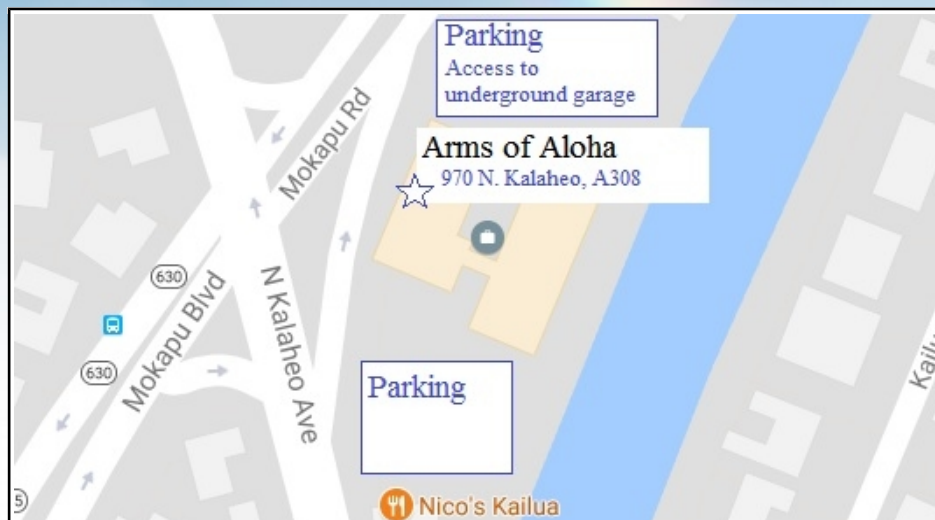

Saturday, August 19th

11am-1pm

Music and Hawaiian blessing ceremony by Mihana Souza at 11:30am

Refreshments after

970 N. Kalaheo Avenue (Pali Palms Office Plaza, next to Nico's) in Kailua Building A, Suite 308

Meet our team and learn how we support seriously ill pets and their families

Honor an animal friend with a few words on our Tribute Wall (you may also include a photo up to 4"x6" or a digital image up to 5MP - please email by 8/12)

Although we love seeing your animal companions, unfortunately our lease prohibits pets in the building.

Covered parking is available on the basement level (enter from Mokapu Blvd.).

R.S.V.P. by 8/16 to cnaun@armsofaloha.com or by calling 808-435-3006