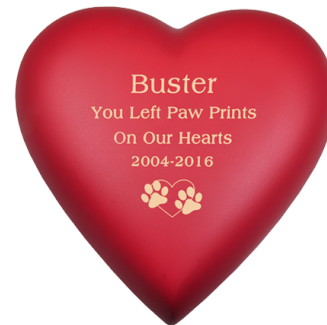

Always in My Heart

\$150

Solid brass urns painted with matte finish. Engraving with text and clip art is included. Available in Espresso Brown, Scarlet Red, Sage Green, or Nightfall Blue. Measures 7 inches by 7 inches by 3 inches deep. *For pets up to 53 lbs.*

To order, call 808-435-3006 or visit armsofaloha.com/catalog

Options

Option 1: To the stars and back

- Block font
- Line 1: [pet's name]
- Line 2: Loving You To The Stars and Back
- Clipart: Three Stars

Option 2: Paw prints on our hearts

- Block font
- Line 1: [pet's name]
- Line 2: You Left Paw Prints
- Line 3: On Our Hearts
- Line 4: [year of birth] - [year of passing]
- Clipart: paw prints and heart

Option 3: Full customization

- Choose block or script font (see below)
- Line 1: up to 25 characters (including spaces) of text
- Line 2: up to 25 characters (including spaces) of text
- Line 3: up to 25 characters (including spaces) of text
- Line 4: up to 25 characters (including spaces) of text
- Choose clipart or symbol (see below)